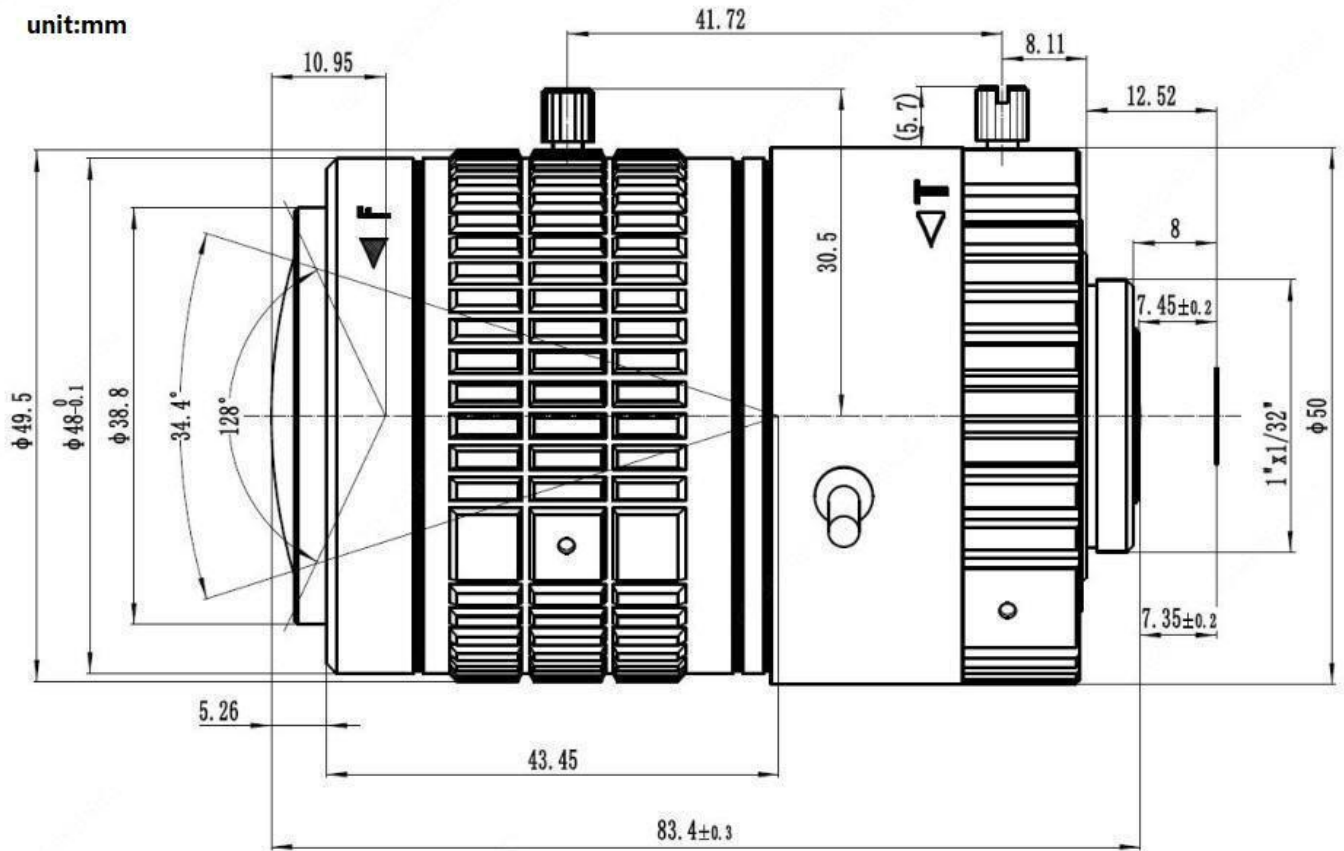

Dimensions

Zhejiang Uniview Technologies Co.,Ltd.

South Tower, Building 10, Wanlun Science Park, 88 Jiangling Road, Hangzhou, P.R.China 310051

Email: overseasbusiness@uniview.com; globalsupport@uniview.com

<http://www.uniview.com>

©2018 Zhejiang Uniview Technologies Co.,Ltd. All rights reserved.

*Product specifications and availability are subject to change without notice.